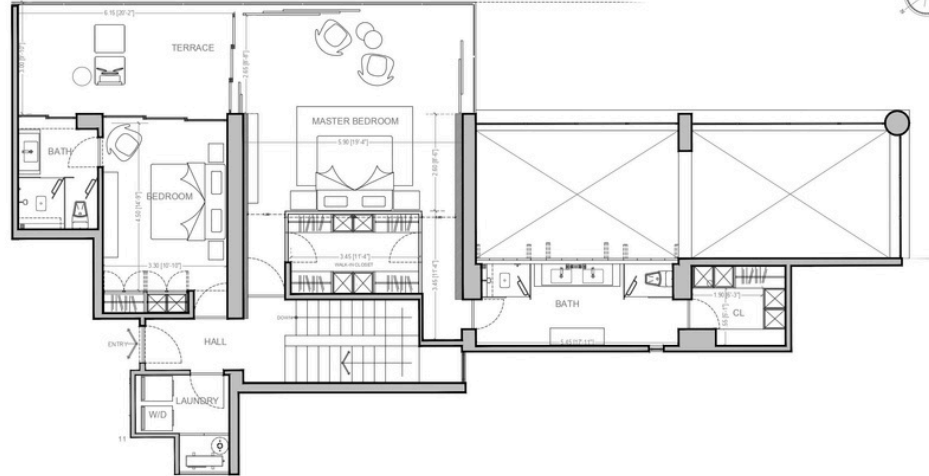

THE REEF PH1

Most striking clean design residence, this spacious 4 bedroom, 4.5 bathroom home spans two stories across 382 M2 – 4,111 Sq. Ft. Its double-height space impresses with 21-foot high ceilings throughout the entertaining area. Expansive outdoor decks are designed to be an extension of the estate, where hosting guests becomes a pleasure. Fully integrated smart home system featuring Lutron Control Home, Monogram premium line integrated kitchen appliances and enhanced water filtration system are some of PH1 fine features. PH1 is designed for those who appreciate the finer things in life.

4 BEDROOMS

4.5 BATHROOMS

4,111 Sq. Ft. / 382 M2

US \$3,200,000

THE REEF PH1 FLOOR PLAN

LEVEL 11

LEVEL 10

THE REEF PH1