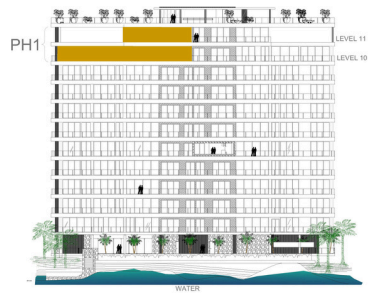

THE REEF PH1

IMPRESSIVE DOUBLE HEIGHT 21 FOOT CEILINGS

LUXURY COLLECTION

PUERTO VALLARTA, MEXICO

THE REEF PH1

CLEAN CONTEMPORARY DESIGN

LUXURY COLLECTION

PUERTO VALLARTA, MEXICO

THE REEF PH1

Most striking clean design residence, this spacious 4 bedroom, 4.5 bathroom home spans two stories across 382 M2 – 4,111 Sq. Ft. Its double-height space impresses with 21-foot high ceilings throughout the entertaining area. Expansive outdoor decks are designed to be an extension of the estate, where hosting guests becomes a pleasure. Fully integrated smart home system featuring Lutron Control Home, Monogram premium line integrated kitchen appliances and enhanced water filtration system are some of PH1 fine features. PH1 is designed for those who appreciate the finer things in life.

4 BEDROOMS

4.5 BATHROOMS

4,111 Sq. Ft. / 382 M2

US \$3,200,000

THE REEF PH1 FLOOR PLAN

LEVEL 11

LEVEL 10

THE REEF PH1